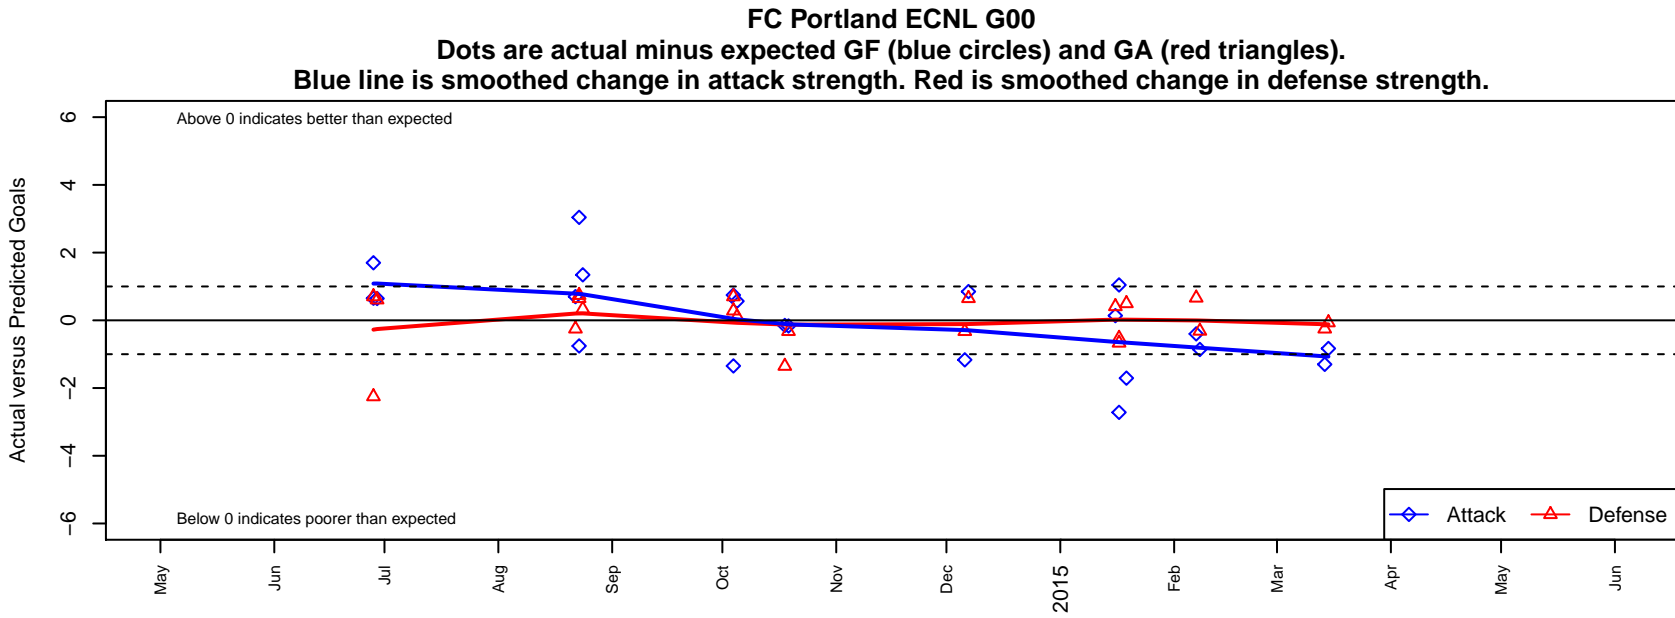

FC Portland ECNL G00

FC Portland
 Portland, OR
 G00 total strength=1696
 attack=17.6 defense=28.34

alt names used:
 FC Portland ECNL U14
 FC PORTLAND ECNL
 FC Portland Academy 00 Navy

Venues played:
 2014 WCDA PNW U14
 2014 NWCL U14
 2014 ECNL U14
 2014 Portland Winter Showcase U15

**attack and defense variance (black dot)
relative to other teams
and top 10 in region**

**attack and defense rating
relative to others at age
and all opponents in last 13 months**

**attack and defense rating
relative to others at age
and all opponents in last 13 months**

Performance relative to 13 month average

Performance relative to 13 month average

Distribution of opponents
 Red = Lose zone, Blue = Win zone, Green = Even
 Black line separates win/lose zones

lot. A=Neither has attack advantage, B=Opponent has both attack and defense advantage, C=Opponent has both attack and defense disadvantage, D=Both have