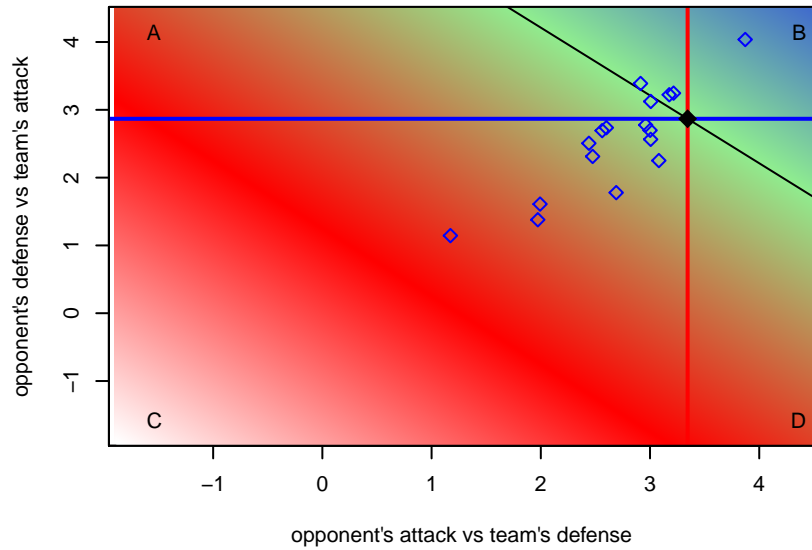

**attack and defense variance (black dot)
relative to other teams
and top 10 in region**

**attack and defense rating
relative to others at age
and all opponents in last 13 months**

**attack and defense rating
relative to others at age
and all opponents in last 13 months**

Performance relative to 13 month average

Performance relative to 13 month average

Distribution of opponents
 Red = Lose zone, Blue = Win zone, Green = Even
 Black line separates win/lose zones

lot. A=Neither has attack advantage, B=Opponent has both attack and defense advantage, C=Opponent has both attack and defense disadvantage, D=Both have